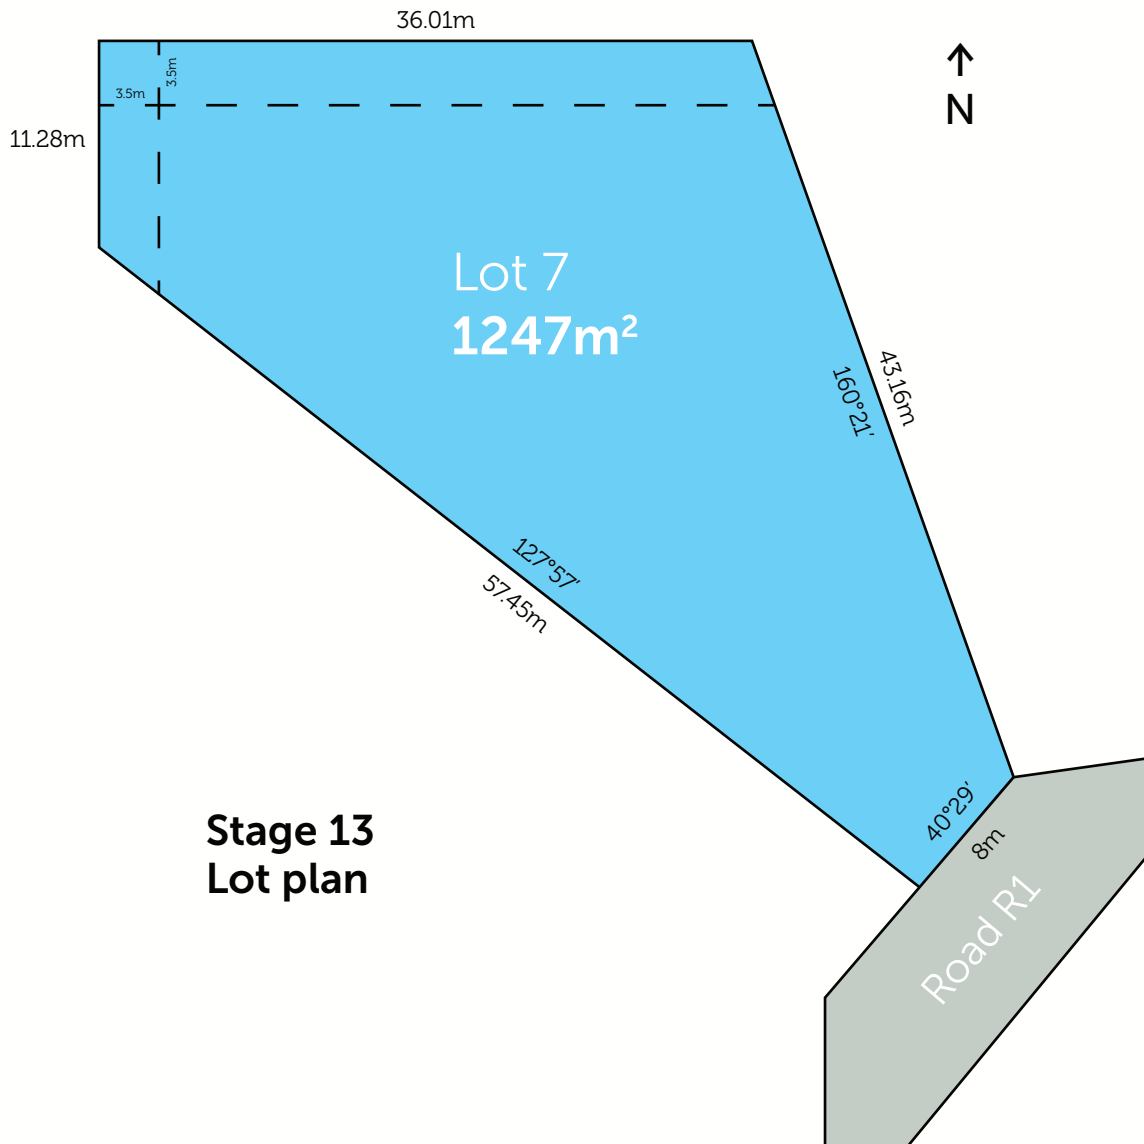

**Stage 13
Lot plan**

Wyuna estate
a great place to *live*

Want to know the price of this block?

Call Sam Stevens on 0408529843 or email sam@landinwarrnambool.com.au