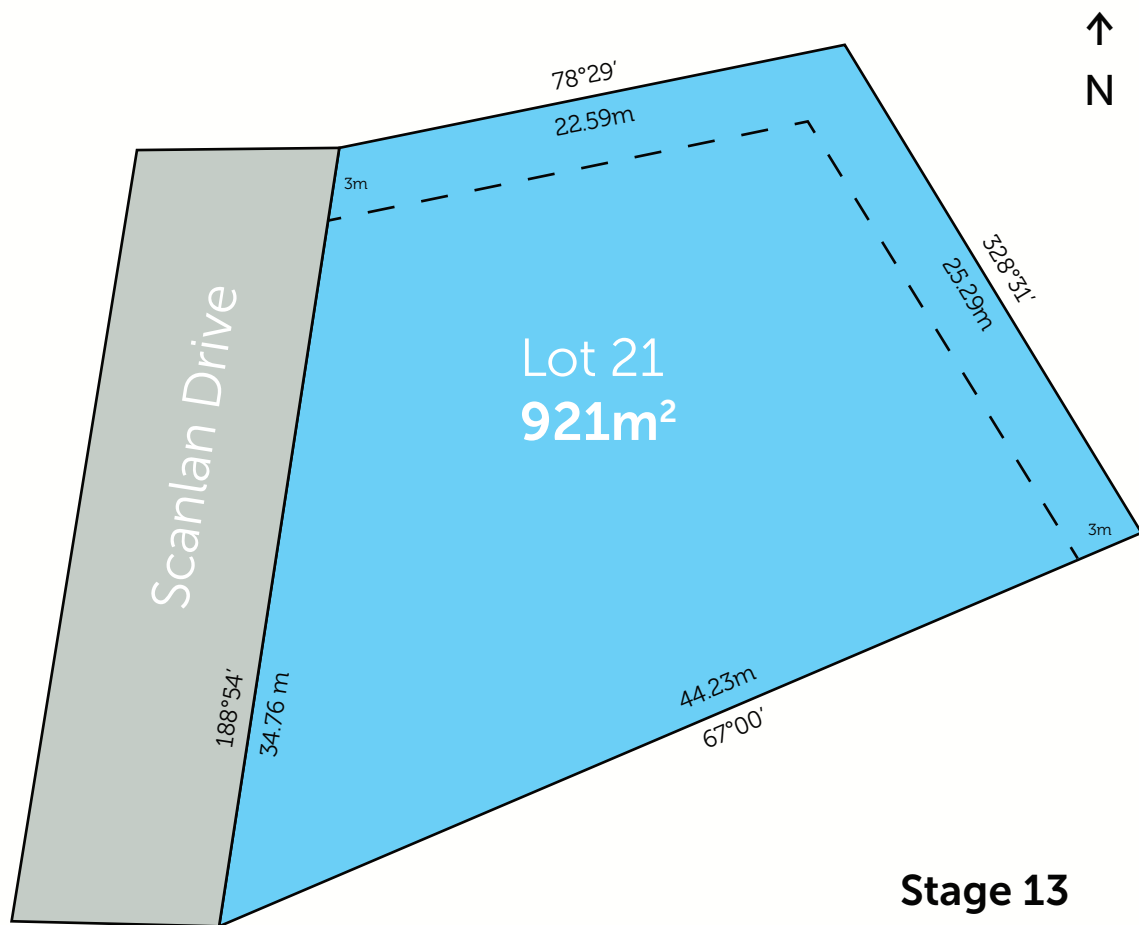

Stage 13
Lot plan

Wyuna estate
a great place to *live*

Want to know the price of this block?

Call Sam Stevens on 0408529843 or email sam@landinwarrnambool.com.au